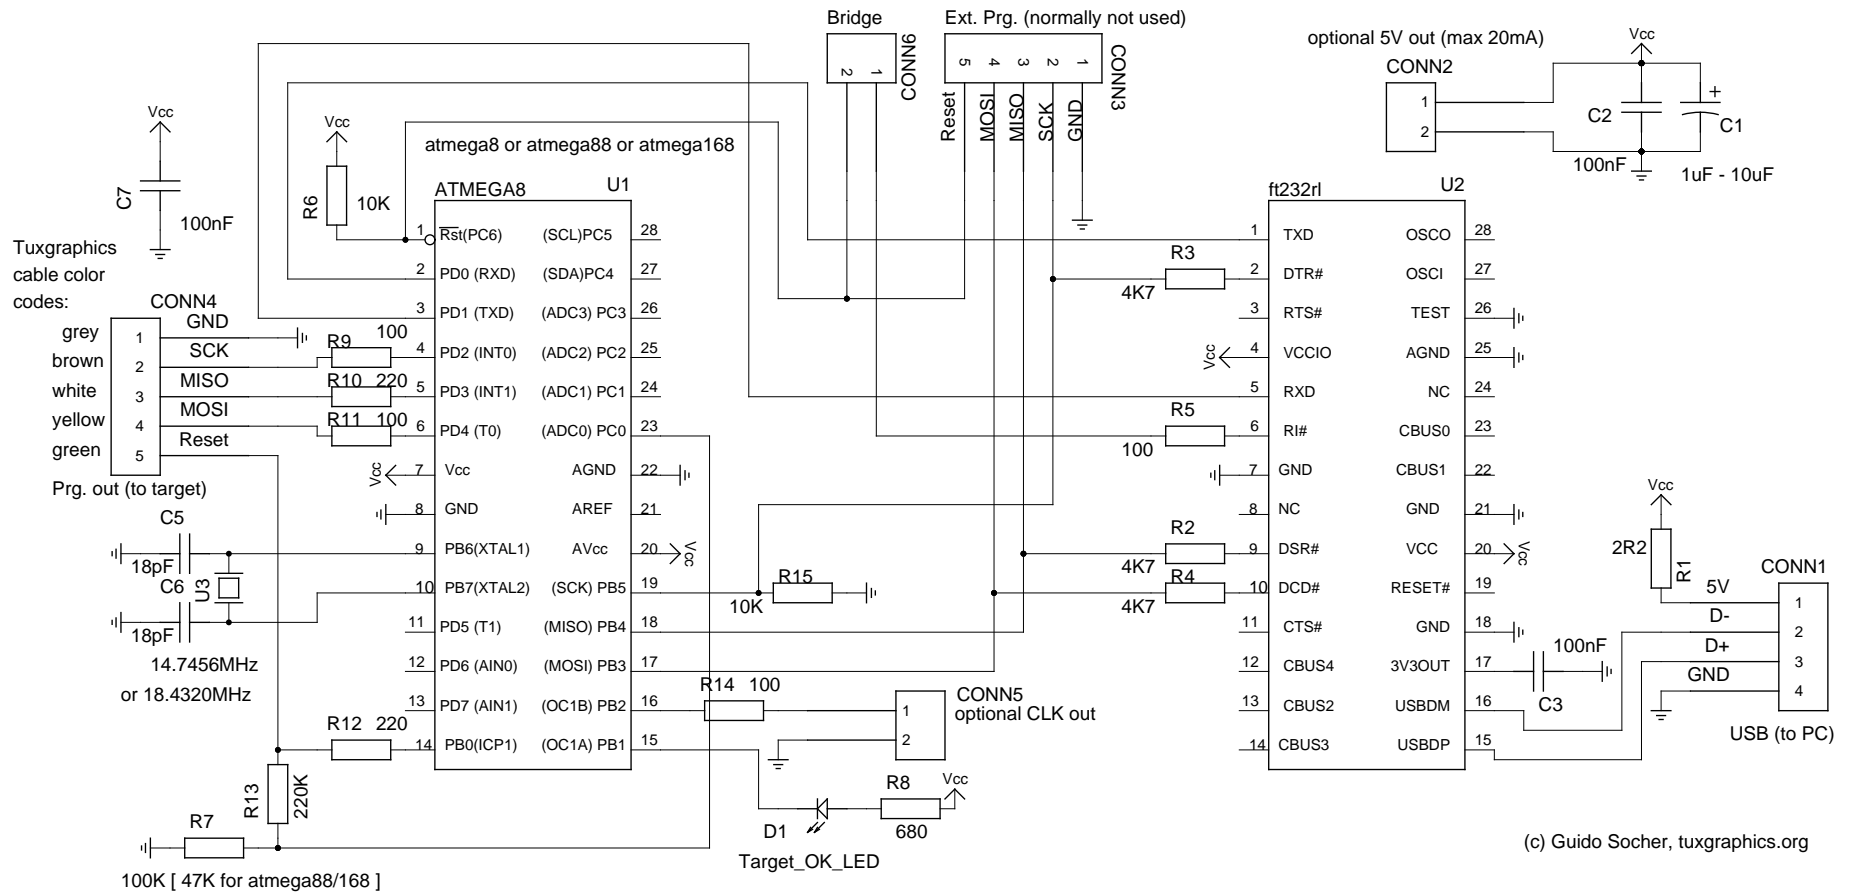

# AvrUsb500 Version 2

(c) Guido Socher, tuxgraphics.org